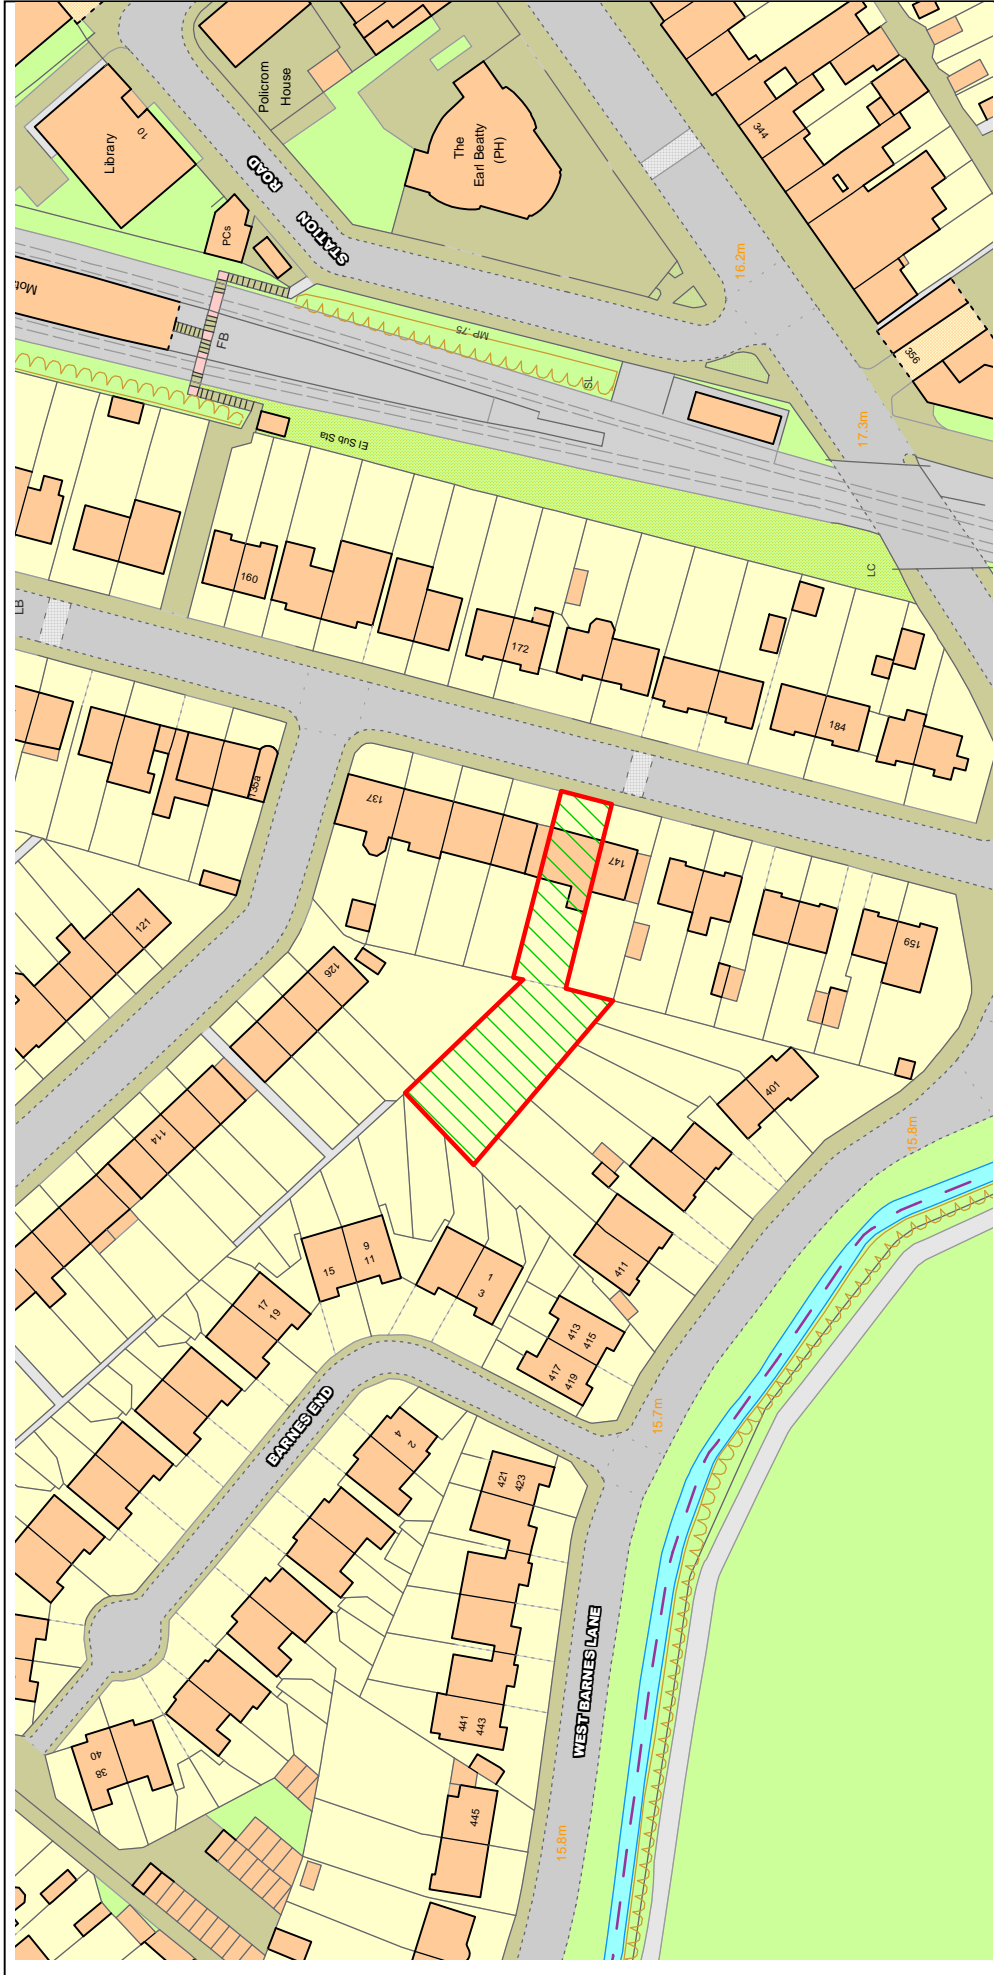

NORTHGATE SE GIS Print Template

Text Details **RO 145 Claremont Ave**

This material has been reproduced from Ordnance Survey digital map data with the permission of the controller of Her Majesty's Stationery Office, © Crown Copyright.